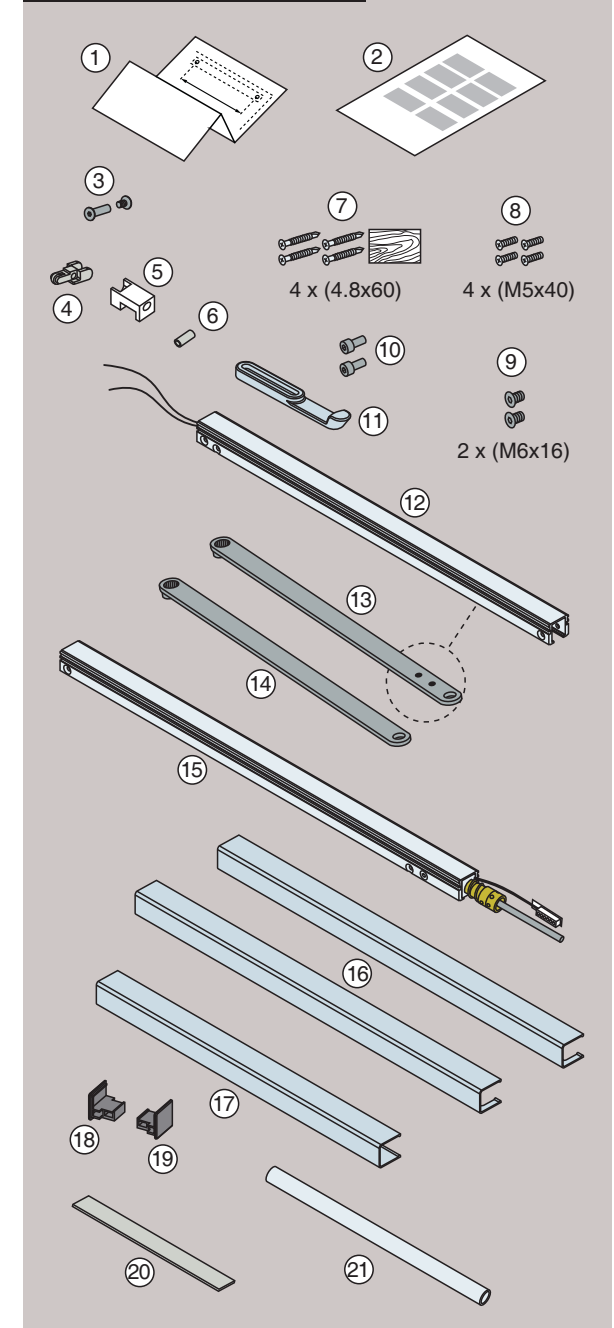

G461  
G462  
G464  
G120  
Installation Instructions

G461, G462, G464

ASSA ABLOY is the global leader in door opening solutions, dedicated to satisfying end-user needs for security, safety and convenience.